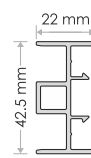

SLIDING SERIES 60/88/108 mm

FRAME

SASH

ANCILLARIES

YP-40

SLIDING SERIES 118/66mm

FRAME

SASH

YP-56

YP-57

ANCILLARIES

CASEMENT SERIES 60 mm

FRAME

YP-64