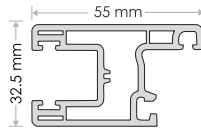

ECO SERIES

YP-67

YP-71

ANCILLARIES

LOW THRESHOLD

PANELS

ANCILLARIES

WPC DOOR PROFILE

Available Sizes -
700mm X 2100, 800mm X 2100
900mm X 2100
Overall thickness 37mm.

REINFORCEMENT DRAWING AND PROFILE CODE