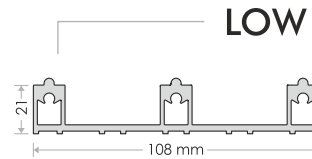

ECO SERIES

YP-71

ANCILLARIES

YP-AL-62

LOW THRESHOLD

PANELS

ANCILLARIES

WPC DOOR PROFILE

Available Sizes -
700mm X 2100, 800mm X 2100
900mm X 2100
Overall thickness 37mm.

REINFORCEMENT DRAWING AND PROFILE CODE