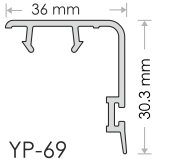

ANCILLARIES

YP-69