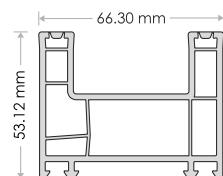

SLIDING SERIES 60/88/108 mm

FRAME

SASH

ANCILLARIES

SLIDING SERIES 118/66mm

FRAME

YP-65

SASH

YP-56

YP-57

ANCILLARIES

CASEMENT SERIES 60 mm

FRAME

YP-64