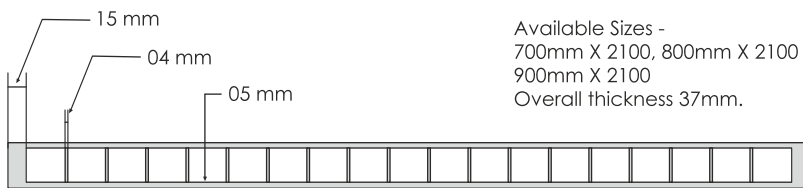

## WPC DOOR PROFILE

Available Sizes -  
700mm X 2100, 800mm X 2100  
900mm X 2100  
Overall thickness 37mm.