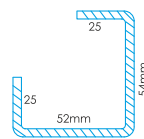

ECO SERIES

YP-71

ANCILLARIES

LOW THRESHOLD

PANELS

ANCILLARIES

WPC DOOR PROFILE

Available Sizes -
700mm X 2100, 800mm X 2100
900mm X 2100
Overall thickness 37mm.

REINFORCEMENT DRAWING AND PROFILE CODE

YP-50