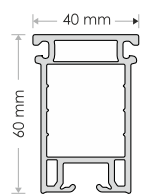

### FRAME

YP-36

YP-37

YP-47

YP-41

YP-54

YP-64

YP-38

## WPC DOOR PROFILE

Available Sizes -  
700mm X 2100, 800mm X 2100  
900mm X 2100  
Overall thickness 37mm.