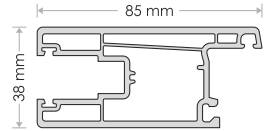

SLIDING SERIES 60/88/108 mm

FRAME

SASH

YP-31

ANCILLARIES

SLIDING SERIES 118/66mm

FRAME

SASH

YP-56

YP-57

ANCILLARIES

CASEMENT SERIES 60 mm

FRAME

YP-64