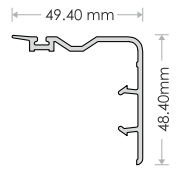

SLIDING SERIES 60/88/108 mm

FRAME

SASH

ANCILLARIES

YP-59

SLIDING SERIES 118/66mm

FRAME

SASH

YP-56

YP-57

ANCILLARIES

CASEMENT SERIES 60 mm

FRAME

YP-64