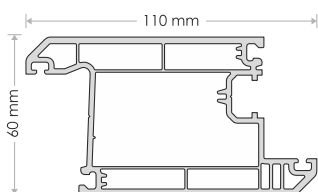

SLIDING SERIES 60/88/108 mm

FRAME

SASH

ANCILLARIES

SLIDING SERIES 118/66mm

FRAME

SASH

YP-56

YP-57

ANCILLARIES

CASEMENT SERIES 60 mm

FRAME

YP-64

YP-38