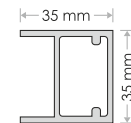

ANCILLARIES

YP-09