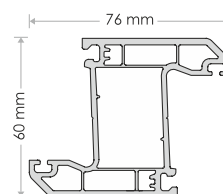

### FRAME

YP-36

YP-37

YP-47

YP-41

YP-54

YP-64

YP-38

## WPC DOOR PROFILE

Available Sizes -  
700mm X 2100, 800mm X 2100  
900mm X 2100  
Overall thickness 37mm.