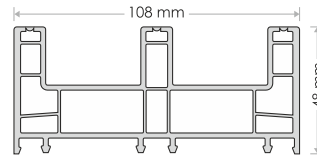

SLIDING SERIES 60/88/108 mm

FRAME

YP-30

SASH

ANCILLARIES

SLIDING SERIES 118/66mm

FRAME

SASH

YP-56

YP-57

ANCILLARIES

CASEMENT SERIES 60 mm

FRAME

YP-64