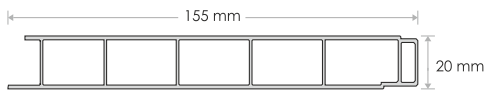

ECO SERIES

YP-71

ANCILLARIES

LOW THRESHOLD

PANELS

YP-24

ANCILLARIES

WPC DOOR PROFILE

Available Sizes -
700mm X 2100, 800mm X 2100
900mm X 2100
Overall thickness 37mm.

REINFORCEMENT DRAWING AND PROFILE CODE