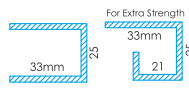

## WPC DOOR PROFILE

Available Sizes -  
700mm X 2100, 800mm X 2100  
900mm X 2100  
Overall thickness 37mm.

## REINFORCEMENT DRAWING AND PROFILE CODE

YP-26

YP-27

YP-30

YP-31

YP-33

YP-34

YP-35