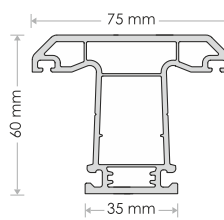

SLIDING SERIES 60/88/108 mm

FRAME

SASH

ANCILLARIES

SLIDING SERIES 118/66mm

FRAME

SASH

YP-56

YP-57

ANCILLARIES

CASEMENT SERIES 60 mm

FRAME

YP-47

YP-64