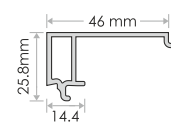

SLIDING SERIES 60/88/108 mm

FRAME

SASH

ANCILLARIES

SLIDING SERIES 118/66mm

FRAME

SASH

YP-56

YP-57

ANCILLARIES

CASEMENT SERIES 60 mm

FRAME

YP-64

YP-43