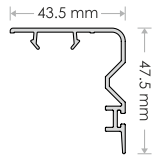

SLIDING SERIES 60/88/108 mm

FRAME

SASH

ANCILLARIES

YP-46

SLIDING SERIES 118/66mm

FRAME

SASH

YP-56

YP-57

ANCILLARIES

CASEMENT SERIES 60 mm

FRAME

YP-64