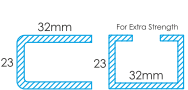

## WPC DOOR PROFILE

Available Sizes -  
700mm X 2100, 800mm X 2100  
900mm X 2100  
Overall thickness 37mm.

## REINFORCEMENT DRAWING AND PROFILE CODE

YP-26

YP-27

YP-30

YP-31

YP-33

YP-34

YP-35