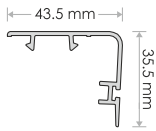

ANCILLARIES

YP-29