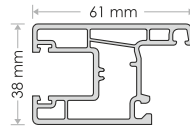

SLIDING SERIES 60/88/108 mm

FRAME

SASH

YP-27

ANCILLARIES

SLIDING SERIES 118/66mm

FRAME

SASH

YP-56

YP-57

ANCILLARIES

CASEMENT SERIES 60 mm

FRAME

YP-64