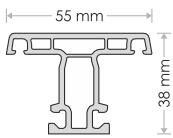

SLIDING SERIES 60/88/108 mm

FRAME

SASH

YP-33

ANCILLARIES

SLIDING SERIES 118/66mm

FRAME

SASH

YP-56

YP-57

ANCILLARIES

CASEMENT SERIES 60 mm

FRAME

YP-64