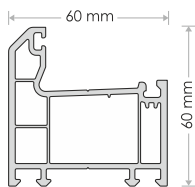

CASEMENT SERIES 60 mm

FRAME

YP-36