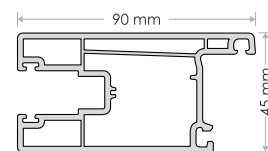

SLIDING SERIES 60/88/108 mm

FRAME

SASH

ANCILLARIES

SLIDING SERIES 118/66mm

FRAME

SASH

YP-56

YP-57

ANCILLARIES

CASEMENT SERIES 60 mm

FRAME

YP-64