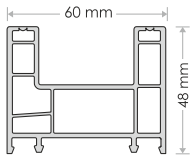

SLIDING SERIES 60/88/108 mm

FRAME

YP-34