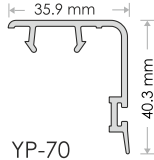

ECO SERIES

YP-71

ANCILLARIES

YP-70

LOW THRESHOLD

PANELS

ANCILLARIES

WPC DOOR PROFILE

Available Sizes -
700mm X 2100, 800mm X 2100
900mm X 2100
Overall thickness 37mm.

REINFORCEMENT DRAWING AND PROFILE CODE