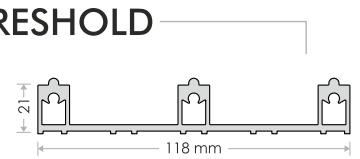

YP-AL-63

LOW THRESHOLD

PANELS