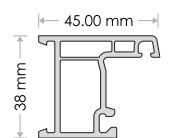

### FRAME

YP-36

YP-37

YP-47

YP-41

YP-54

YP-64

YP-38

## WPC DOOR PROFILE

Available Sizes -  
700mm X 2100, 800mm X 2100  
900mm X 2100  
Overall thickness 37mm.