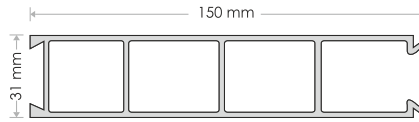

ECO SERIES

YP-71

ANCILLARIES

LOW THRESHOLD

PANELS

YP-07

ANCILLARIES

WPC DOOR PROFILE

Available Sizes -
700mm X 2100, 800mm X 2100
900mm X 2100
Overall thickness 37mm.

REINFORCEMENT DRAWING AND PROFILE CODE