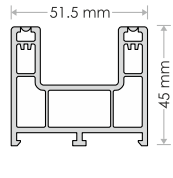

ECO SERIES

YP-

YP-71

ANCILLARIES

LOW THRESHOLD

PANELS

ANCILLARIES

WPC DOOR PROFILE

Available Sizes -
700mm X 2100, 800mm X 2100
900mm X 2100
Overall thickness 37mm.

REINFORCEMENT DRAWING AND PROFILE CODE