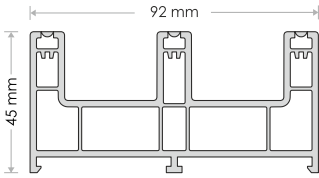

ECO SERIES

YP-66