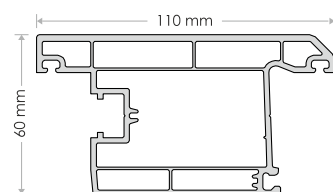

SLIDING SERIES 60/88/108 mm

FRAME

SASH

ANCILLARIES

SLIDING SERIES 118/66mm

FRAME

SASH

YP-56

YP-57

ANCILLARIES

CASEMENT SERIES 60 mm

FRAME

YP-64

YP-