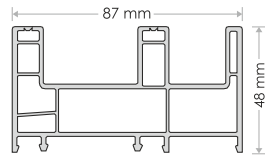

SLIDING SERIES 60/88/108 mm

FRAME

YP-26

SASH

ANCILLARIES

SLIDING SERIES 118/66mm

FRAME

SASH

YP-56

YP-57

ANCILLARIES

CASEMENT SERIES 60 mm

FRAME

YP-64