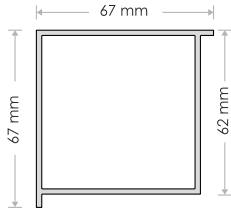

ECO SERIES

YP-71

ANCILLARIES

YP-50

LOW THRESHOLD

PANELS

ANCILLARIES

WPC DOOR PROFILE

Available Sizes -
700mm X 2100, 800mm X 2100
900mm X 2100
Overall thickness 37mm.

REINFORCEMENT DRAWING AND PROFILE CODE