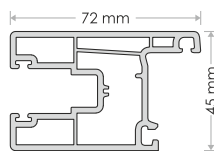

SLIDING SERIES 60/88/108 mm

FRAME

SASH

ANCILLARIES

SLIDING SERIES 118/66mm

FRAME

SASH

YP-56

YP-57

ANCILLARIES

CASEMENT SERIES 60 mm

FRAME

YP-64