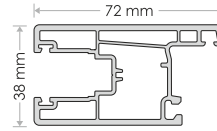

SLIDING SERIES 60/88/108 mm

FRAME

SASH

YP-49

ANCILLARIES

SLIDING SERIES 118/66mm

FRAME

SASH

YP-56

YP-57

ANCILLARIES

CASEMENT SERIES 60 mm

FRAME

YP-64