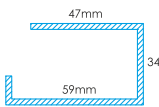

ECO SERIES

YP-71

ANCILLARIES

LOW THRESHOLD

PANELS

ANCILLARIES

WPC DOOR PROFILE

Available Sizes -
700mm X 2100, 800mm X 2100
900mm X 2100
Overall thickness 37mm.

REINFORCEMENT DRAWING AND PROFILE CODE

YP-38