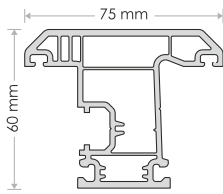

SLIDING SERIES 60/88/108 mm

FRAME

SASH

ANCILLARIES

SLIDING SERIES 118/66mm

FRAME

SASH

YP-56

YP-57

ANCILLARIES

CASEMENT SERIES 60 mm

FRAME

YP-37

YP-64