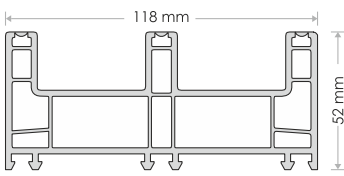

SLIDING SERIES 118/66mm

FRAME

YP-55