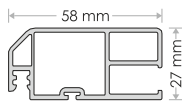

SLIDING SERIES 60/88/108 mm

FRAME

SASH

YP-35

ANCILLARIES

SLIDING SERIES 118/66mm

FRAME

SASH

YP-56

YP-57

ANCILLARIES

CASEMENT SERIES 60 mm

FRAME

YP-64