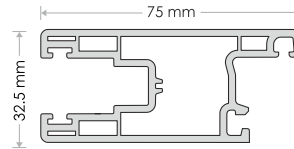

YP-68

YP-71